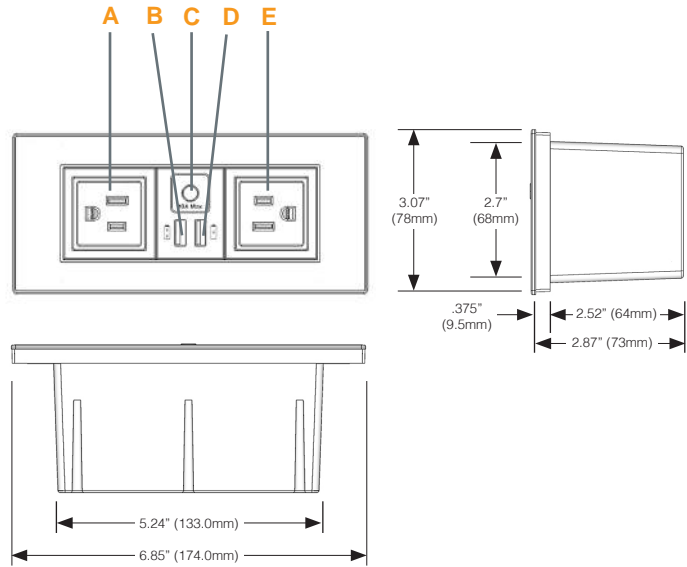

SPECIFICATION

PowerHub Front Ports

- A** 120V Tamper Resistant Outlet, 10Amp*
- B** Left USB Port, 2.1Amp
- C** 10A Curcuit Breaker
- D** Right USB Port, 10Amp*
- E** 120V Power Outlet, 10Amp

*International Plug Configurations Available

Outside Bezel Dimensions

6.85" x 3.07" (174 x 78 mm)

Wall Cut-Out Dimensions

5.35" x 2.87" (136 x 73 mm)

Minimum depth 2.55" (65mm)

Installation cut sheet is available on request

Certifications

Consult country-specific regulations for required approvals