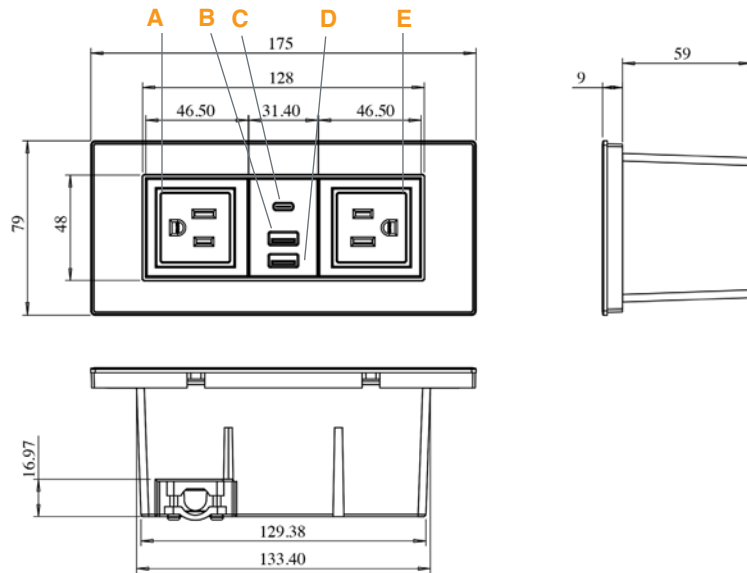

- A** 125VAC Tamper-Resistant Receptacle
- B** Upper USB-A Port, 5VDC@2.4A
- C** USB-C: 5VDC@3A
- D** Lower USB-A Port, 5VDC@2.4A
- E** 125VAC Tamper-Resistant Receptacle

Outside Bezel Dimensions

6.88" x 3.11" (175 x 79 mm)

Wall Cut-Out Dimensions

5.35" x 2.87" (136 x 73 mm)

Minimum depth 2.36" (60mm)

Installation cut sheet is available on request.

Certifications

UL962A, UL498, UL1310, FCC Part 15B.

2m (6.5ft) Fixed Power Cord